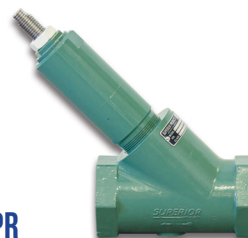

GAME CHANGING INNOVATIONS

HU BPR

HAMMER UNION STYLE *Patented*

- Quick and Easy, InLine Repairable
- 5000 PSI Working Pressure
- Available in 2" & 3"

EXTREME BPR

EXTREME SERVICE BPR

- Designed to fight against washout
- Proprietary Cage & Seat Plug treatment
- Available in Sand Trim and Silicon Nitride

2" AND 3" BPR

- Offering more spring ranges than the competition, 10-1500 and Higher
- Only company to offer 2" and 3" Sand Trim

ALL SUPERIOR BPRS COME WITH

- HNBR Loaded Seal (Patented), eliminating rope packing leaks
- TBG Plated Cage and Seat Plug available upon request

2" IN-LINE BPR

- Designed with the same internal parts
- Using the same internal parts as all of the Superior 2" BPRs makes this the most versatile In-Line BPR on the market

version SPGCI-BPR 1/2020

CALL (888) 634-4717 TODAY
2106 Old Highway 40, Junction City, KS 66441