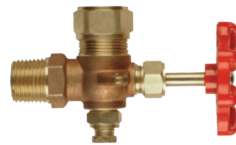

## A SAFE BET

GAUGE COCKS,  
GLASS & GUARDS

The **Superior Products Gauge Cocks** are manufactured to offer a **higher** standard in sight flow indication management. Our bodies are made in a forging process opposed to a casting process, forged products are **stronger** and more **reliable** than that of castings. By using forged materials, the likelihood of imperfections in the material is reduced to almost zero. When used in combination with the **Superior Products Gauge Glass** and **Glass Guards** this trifecta will provide a superior amount of operator and **environmental safety**.

### CARBON AND STAINLESS STEEL GAUGE COCKS:

- 1/2" or 3/4" MNPT rigid vessel connection, with 5/8" or 3/4" OD gauge glass connection
- 500 psi working pressure
- Inline vent and drain connection
- All valves are manufactured with stainless steel internals
- 100% Hydro-Tested to 1.5x safety factor

### BRASS GAUGE COCKS:

- 1/2" MNPT Fittings
- Available with dual bleeders
- Ball checks are standard
- Rated 400 psig @ 100° F, or 200 psig @ 400° F