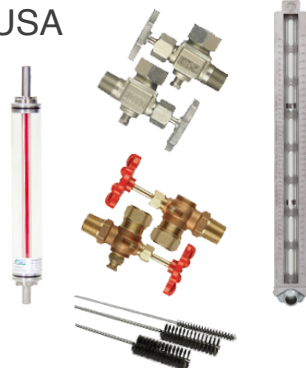

### GAUGE GUARDS:

- Used to prevent breakage of gauge glass
- Zinc Plated Steel

## CHOKES

Threaded, Flanged,  
Positive and Adjustable

[VIEW PRODUCTS](#)

## LEVEL INDICATION

Gauge Valves, ESGs,  
Gauge Glass, Gauge Brushes  
Transparent Acrylic Tubes, Glass  
Guards, & Drum Gauges

[VIEW PRODUCTS](#)